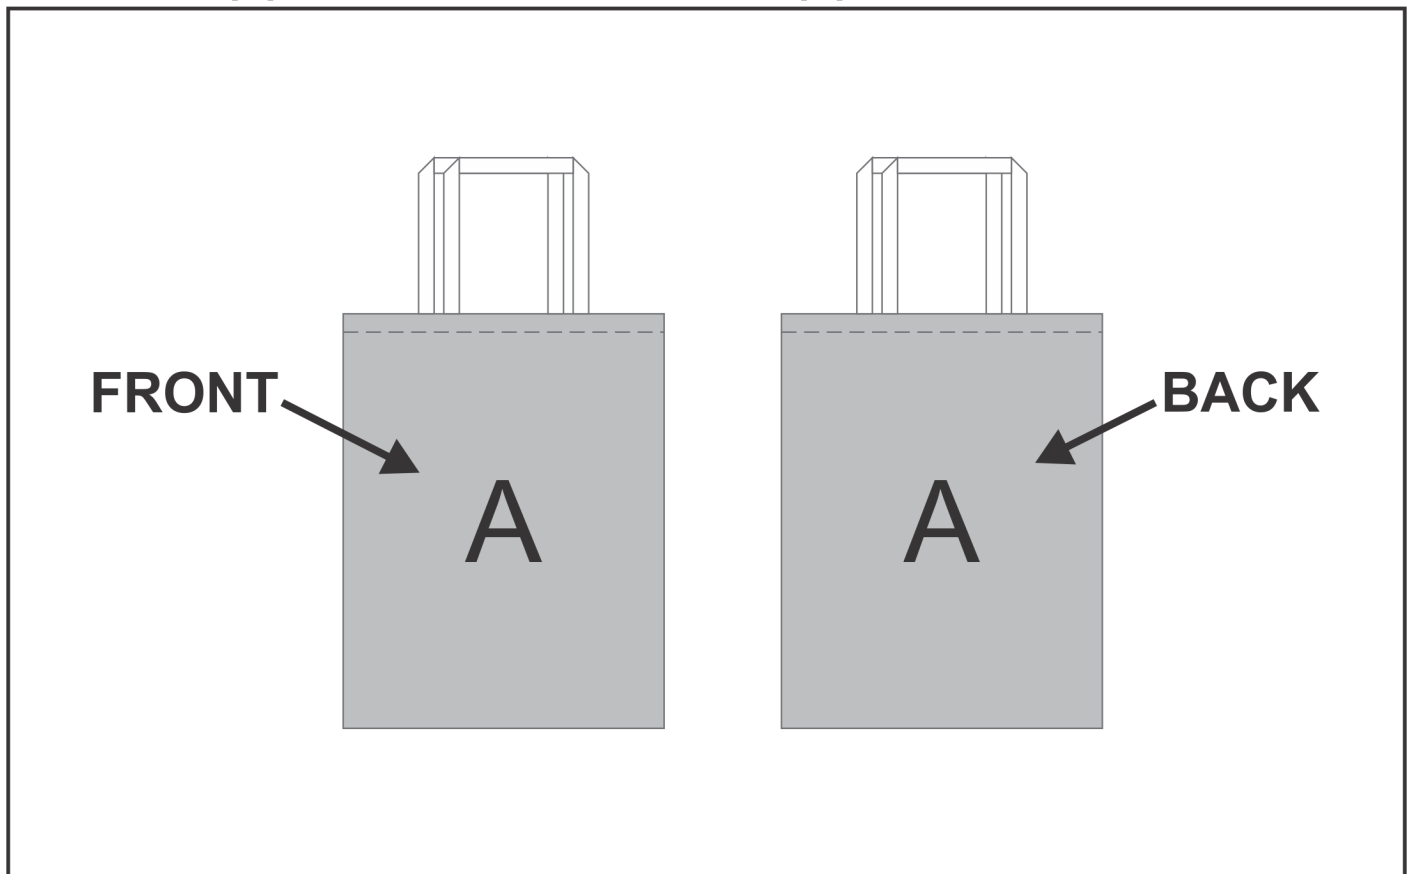

SG-HP-49-G

PPS Hoppla Waterfront Shopper

Need to know:

- Includes 1-Position Sublimation (setup fees apply)
- **Please Note: We cannot guarantee 100% logo Alignment on all Brandable Panels.**

Branding Options:

Position A

1. Custom Sublimation A (CPSUB-A)
Full Colour
Size: 390mm wide x 879mm high